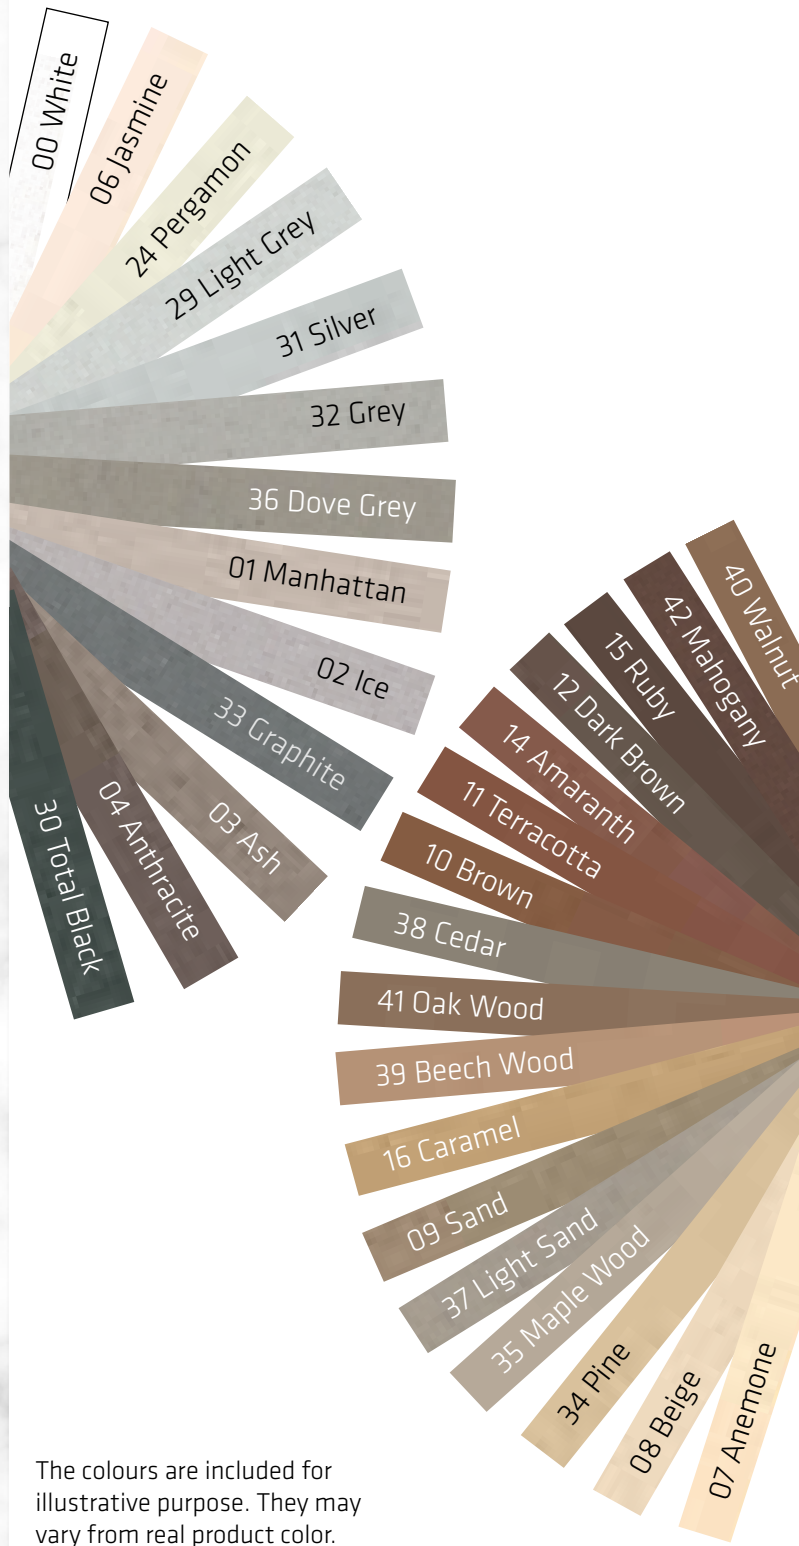

SikaCeram® CleanGrout

The cement based tile grout for joints from 1 to 8 mm width is ideal for ceramic tiles, glass mosaic, natural stones, and wood imitation tiles. SikaCeram® CleanGrout is easy to apply and to clean. This wide color range allows to meet all types and color shade requirements.

- Wide range of colors (30)
- 24 months shelf life
- Very low VOC emission

KNOW-HOW FROM SITE TO SHELF

© Sika SERVICES AG / REFURBISHMENT / CMOI / SikaCeram® CleanGrout

Our most current General Sales Conditions shall apply.
Please consult the most current local Product Data Sheet prior to any use.

The colours are included for illustrative purpose. They may vary from real product color.

RANGE OF COLORS FOR WOOD IMMITATION TILES