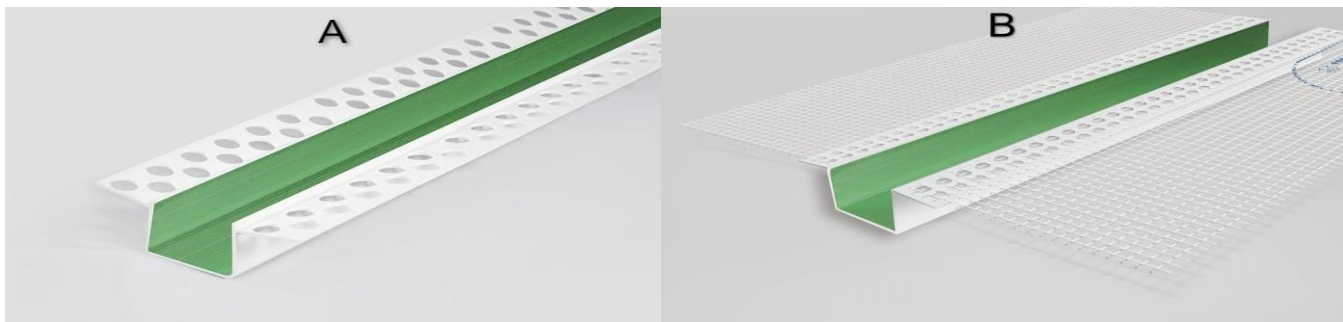

# PVC GROOVE

## *Decorative Façade Profiles*

### Description

PVC profiles used in decorative applying in building facades. Available in two types, with mesh or perforated plastic profile for anchoring onto the plaster.

### Information

Code 03/09/...	Name	Groove Opening	Photo Reference	Length	Packaging
0159	PVC Groove Bead 2 cm	2 cm	A	3.0 m	40 Pcs
0153	PVC Groove Bead 1 cm with F/Glass Mesh	1 cm	B	3.0 m	30 Pcs
0154	PVC Groove Bead 2 cm with F/Glass Mesh	2 cm	B	3.0 m	25 Pcs
0157	PVC Groove Bead 3 cm with F/Glass Mesh	3 cm	B	3.0 m	25 Pcs